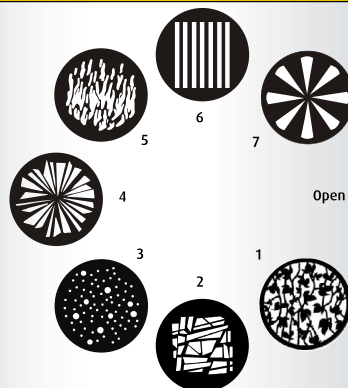

Technical Data Sheet

Features

Modular Construction	Pan- 540°
Fast Service Design	Tilt- 265°
No Fans	Max Speed Pan (540°)- 4.36s
LED Type - 440W High CRI Engine	Max Speed Tilt (265°)- 2.42s
LED Life - L70 Rating 50,000 hours	Full Color LCD Display W/ Battery Mode
RDM Compatible	5-Pin DMX/RDM Connector
Control Options - DMX 512 / RDM / Art-Net	Ethernet In and Passive thru
DMX Channels - 47	PowerCON TRUE1 Connector
Integrated Yoke Arm Handles	Pan and Tilt Locks

Optical

CMY / CTO - Linear
Framing System
Lens Defog System
Iris
Zoom - 7 to 42 degrees
Light Frost
Prism - Linear 4 Facet

Rotating Gobo Wheel
7 + Open
Metal GOBO's

- 1 - Foilage (Glass)
- 2 - Fracture
- 3 - Xylem
- 4 - Valient
- 5 - Fire
- 6 - Bars
- 7 - Pin Wheel

Interchangeable
Color Wheel

- 1 - Red
- 2 - Blue
- 3 - Green
- 4 - Yellow
- 5 - Orange
- 6 - Purple
- 7 - Dark Blue

Interchangeable
Gobo Wheel
8 + Open
Metal GOBO's

- 1 - Waves
- 2 - Splash
- 3 - Triangles
- 4 - Polymoba
- 5 - Stars
- 6 - Modern
- 7 - Crescents
- 8 - Twist

Gobo Dimensions \varnothing { O.D.- 30mm (1.18 in)
Image Area- 25mm (.98 in)

Photometrics

Field Lumens*	15,000
CRI	90+
Color Temperature	6000K

* Lumens as measured by Everfine 2.0 integrating sphere and PMS-80 spectrophotometer. Calibration date March 3, 2014