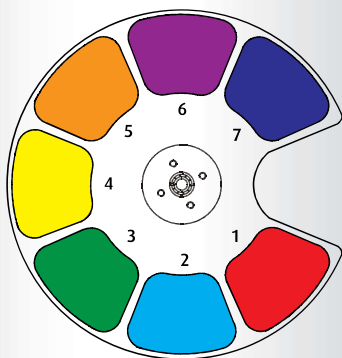

Technical Data Sheet

Features

Modular Construction	Pan- 540°
Fast Service Design	Tilt- 265°
No Fans	Max Speed Pan (540°)- 4.36s
LED Type - 440W High CRI Engine	Max Speed Tilt (265°)- 2.42s
LED Life - L70 Rating 50,000 hours	Full Color LCD Display W/ Battery Mode
RDM Compatible	5-Pin DMX/RDM Connector
Control Options - DMX 512 / RDM / Art-Net	Ethernet In and Passive thru
DMX Channels - 47	PowerCON TRUE1 Connector
Integrated Yoke Arm Handles	Pan and Tilt Locks

Optical

CMY / CTO - Linear
Framing System
Lens Defog System
Iris
Zoom - 7 to 42 degrees
Light Frost
Prism - Linear 4 Facet

Rotating Gobo Wheel
7 + Open
Metal GOBO's

- 1 - Foilage (Glass)
- 2 - Fracture
- 3 - Xylem
- 4 - Valient
- 5 - Fire
- 6 - Bars
- 7 - Pin Wheel

Interchangeable
Color Wheel

- 1 - Red
- 2 - Blue
- 3 - Green
- 4 - Yellow
- 5 - Orange
- 6 - Purple
- 7 - Dark Blue

Interchangeable
Gobo Wheel
8 + Open
Metal GOBO's

- 1 - Waves
- 2 - Splash
- 3 - Triangles
- 4 - Polymoba
- 5 - Stars
- 6 - Modern
- 7 - Crescents
- 8 - Twist

Gobo Dimensions \varnothing { O.D.- 30mm (1.18 in)
Image Area- 25mm (.98 in)

Photometrics

Field Lumens*	15,000
CRI	90+
Color Temperature	6000K

* Lumens as measured by Everfine 2.0 integrating sphere and PMS-80 spectrophotometer. Calibration date March 3, 2014