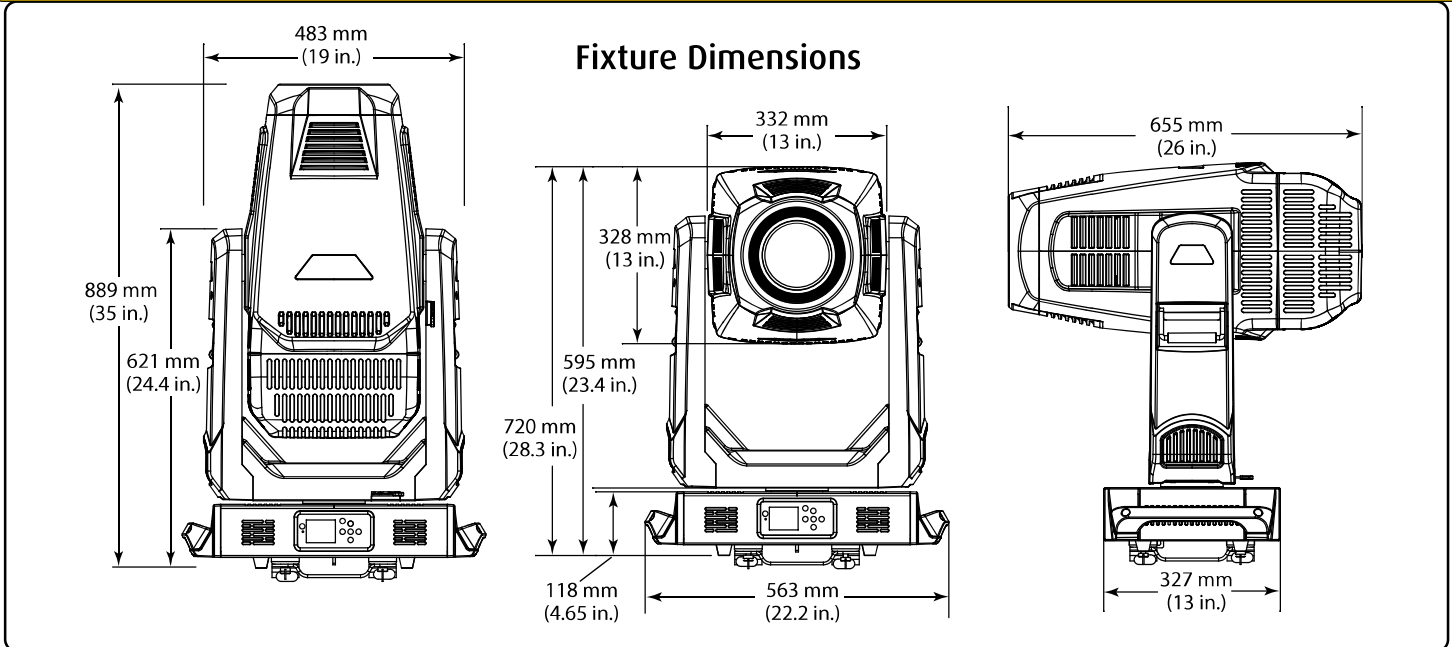

Gobo Dimensions \varnothing { O.D.- 30mm (1.18 in)
Image Area- 25mm (.98 in)

Photometrics

Field Lumens*	15,000
CRI	90+
Color Temperature	6000K

* Lumens as measured by Everfine 2.0 integrating sphere and PMS-80 spectrophotometer. Calibration date March 3, 2014

Animation Wheel

SolaFrame Theatre

Technical Data Sheet

Revised: September 22, 2017

Electrical

Input Power Rating - AC 100V - 240V 50/60 Hz

Power Usage 7-3 Amps

Auto Switching Power Supply

Acoustical Specification - 30 dbA

Dimensions / Physical

Fixture Weight	50.35 Kg (111 Lbs.)
Packing Gross / Shipping Weight	66 Kg (146 Lbs.)
Shipping Dimensions (L x W x H)	1016 x 660 x 470 mm 40 x 26 x 18.5 in.
Min Distance to Flammable Objects	0.5m (1.64 ft.)
Min Distance to Lighted Objects	1.5m (4.9 ft.)
Operating Temperature	0 - 35° C (32 - 95° F)
Storage Temperature	-20 - 60° C (0 - 140° F)
Compliance Approvals	CE, ETL