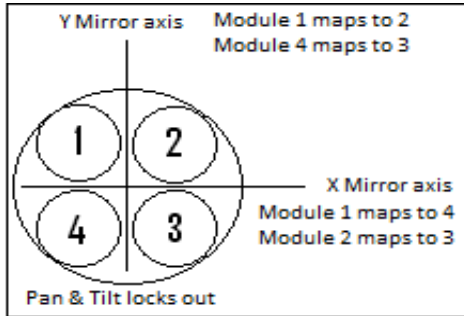

127-128 Stop playback

129-255 Forward playback slow to Fast

- 2 Module Calibration allows for fine calibration of X/Y LED module positions. Upon entering Calibration mode, the X/Y value offsets are stored to align all beams. These calibration values are retained in eeprom, and used as X/Y offsets to ensure that beams are aligned. This is now a menu option only.

Y mirror: Module 1 maps to 2, Module 2 maps to 1, Module 4 maps to 3, Module 3 maps to 4

- 4 LED modules are arranged according to the chart.

- 5 LED X Y shift is defined according to the drawing

- 6 White balance adjusts RGB values for a balanced white output. Default is on, this value is not retained through a power cycle.