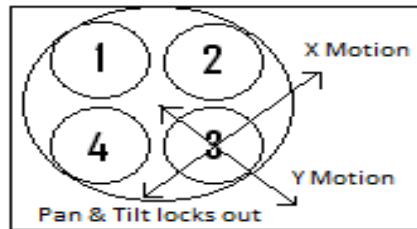

Y mirror: Module 1 maps to 2, Module 2 maps to 1, Module 4 maps to 3, Module 3 maps to 4

- 4 LED modules are arranged according to the chart.

- 5 LED X Y shift is defined according to the drawing

- 6 White balance adjusts RGB values for a balanced white output. Default is on, this value is not retained through a power cycle.