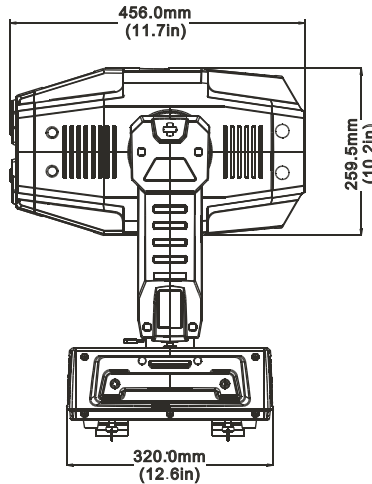

MECHANICAL

FIXTURE

Dimensions:

mm: 456 x 389 x 678

in: 17.9 x 15.3 x 26.7

Fixture Weight: 24.5 kg (54 lb)

Shipping Weight: 29.5 kg (65 lb)

Mounting Information: The SolaSpot LED fixture can be truss mounted using 1/4 camlock c-clamps mounting brackets. It can also stand upright on a stable surface.

OPERATION

Pan: 540°

Tilt: 250°

Zoom: 3:1; 10° – 30°

Environmental Specifications:

Minimum Distance to Flammable Objects 0.5 m (1.64 ft)

Minimum Distance to Lighted Objects 0.5 m (1.64 ft)

Compliances: ETL, CE

DMX/RDM Data Connectors: 3-pin 5-pin male and female XLR connectors

Channel	Function
1	Pan
2	
3	Tilt
4	
5	Static Color Function
6	Static Color Position
7	Static Gobo Function
8	Static Gobo Position
9	Rotating Gobo Function
10	Rotating Gobo Position
11	Rotating Gobo Rotate Function
12	Rotating Gobo Rotate
13	
14	Prism Function

Lithopattern Specifications

Diameter: 27 mm (1.06 in)

Maximum image area: 20 mm (0.8 in)

Thickness: 1.09 mm (.043 in)

© 2012 Barco Lighting Systems, Inc. All specifications subject to change without notice.