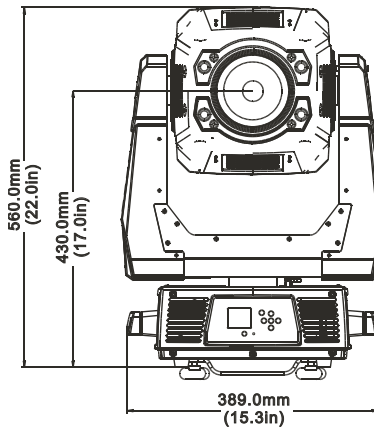

MECHANICAL

FIXTURE

Dimensions:

mm: 456 x 389 x 678

in: 17.9 x 15.3 x 26.7

Fixture Weight: 24.5 kg (54 lb)

Shipping Weight: 29.5 kg (65 lb)

Mounting Information: The SolaSpot LED fixture can be truss mounted using 1/4 camlock c-clamps mounting brackets. It can also stand upright on a stable surface.

Colors Available: Black

ELECTRICAL /LIGHT SOURCE

Fixture Rated Power: 550 W

Power Consumption: AC 100V–240V; 50Hz/60Hz;
5A–1.8A

Fixture Output: 6,000 Lumens

Color Temperature: 6,500 K

* 3 points (center, middle, and edge)

OPERATION

Pan: 540°

Tilt: 250°

Zoom: 3:1; 10° – 30°

Environmental Specifications:

Minimum Distance to Flammable Objects 0.5 m (1.64 ft)

Minimum Distance to Lighted Objects 0.5 m (1.64 ft)

Compliances: ETL, CE

Lithopattern Specifications

Diameter: 27 mm (1.06 in)

Maximum image area: 20 mm (0.8 in)

Thickness: 1.09 mm (.043 in)

© 2012 Barco Lighting Systems, Inc. All specifications subject to change without notice.