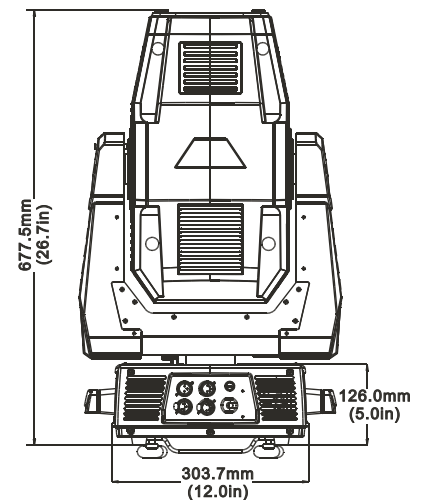

MECHANICAL

FIXTURE

Dimensions:

mm: 456 x 389 x 678

in: 17.9 x 15.3 x 26.7

Fixture Weight: 24.5 kg (54 lb)

Shipping Weight: 29.5 kg (65 lb)

Mounting Information: The SolaSpot LED fixture can be truss mounted using 1/4 camlock c-clamps mounting brackets. It can also stand upright on a stable surface.

Colors Available: Black

ELECTRICAL /LIGHT SOURCE

Fixture Rated Power: 550 W

Power Consumption: AC 100V–240V; 50Hz/60Hz;
5A–1.8A

Fixture Output: 6,000 Lumens

Color Temperature: 6,500 K

* 3 points (center, middle, and edge)

OPERATION

Pan: 540°

Tilt: 250°

Zoom: 3:1; 10° – 30°

Environmental Specifications:

Minimum Distance to Flammable Objects 0.5 m (1.64 ft)

Minimum Distance to Lighted Objects 0.5 m (1.64 ft)

Compliances: ETL, CE

Lithopattern Specifications

Diameter: 27 mm (1.06 in)

Maximum image area: 20 mm (0.8 in)

Thickness: 1.09 mm (.043 in)

© 2012 Barco Lighting Systems, Inc. All specifications subject to change without notice.